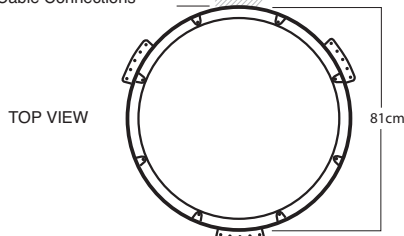

Mobile digital TV made simple!

Choose the TracVision Antenna System that meets your needs: TracVision R4sl TracVision R5sl TracVision R4 TracVision R5

	TracVision R4sl	TracVision R5sl	TracVision R4	TracVision R5
Height	30cm	30cm	38cm	38cm
Diameter	81cm	81cm	81cm	81cm
Weight	11kg	11kg	12kg	12kg
Supports 2 Decoders or Twin Tuner PVRs (like Sky+)			upgradeable	upgradeable
Free to Air, Freesat, Sky and HD/3D compatible	✓	✓	✓	✓
TRISAT; Astra 19E, Hotbird13E, Astra 28E	✓	✓	✓	✓
In-motion Tracking	upgradeable	✓	upgradeable	✓*
Supports HDTV	✓*	✓*	✓*	✓
Library of more than 25 satellites worldwide	✓	✓	✓	✓
Automatic satellite switching via DiSEqC no additional controllers required	✓	✓	✓	✓
Optional choice of dome colours available: Black or Grey	✓	✓	✓	✓
Power:12Vdc, 3A(max) 0.1A(sleep)	✓**	✓	✓**	✓

*Requires suitable decoder and TV **Can be switched off if using single satellite once located

Plan view: all variants

Keep area free for Cable Connections