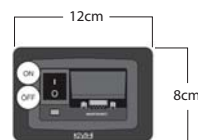

Switch panel

One touch operation