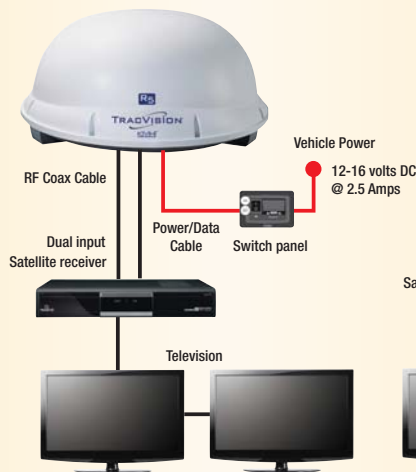

TracVision R5T Antenna Sky+ / FreeSat+

Twin LNB option
TracVision R4/R5 Antenna