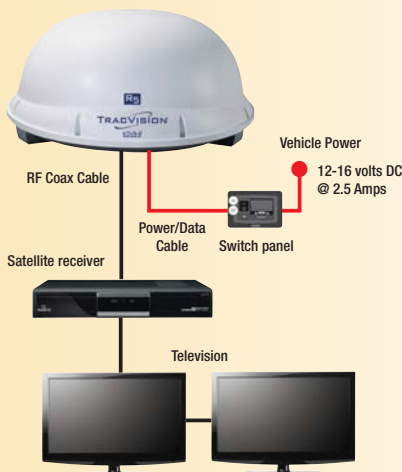

System Options

TracVision R5 Antenna Single Receiver

Standard configuration all variants
TracVision Antenna