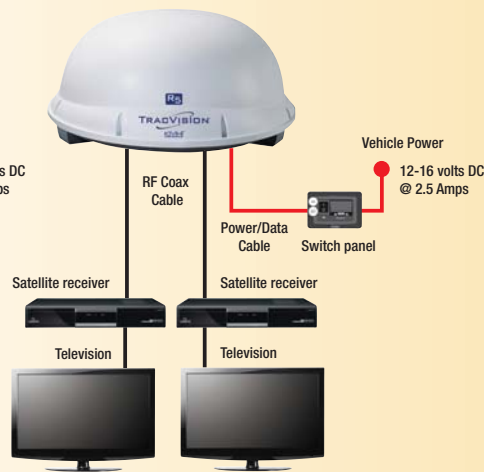

TracVision R5T Antenna Dual Receiver

Twin LNB option
TracVision R4/R5 Antenna